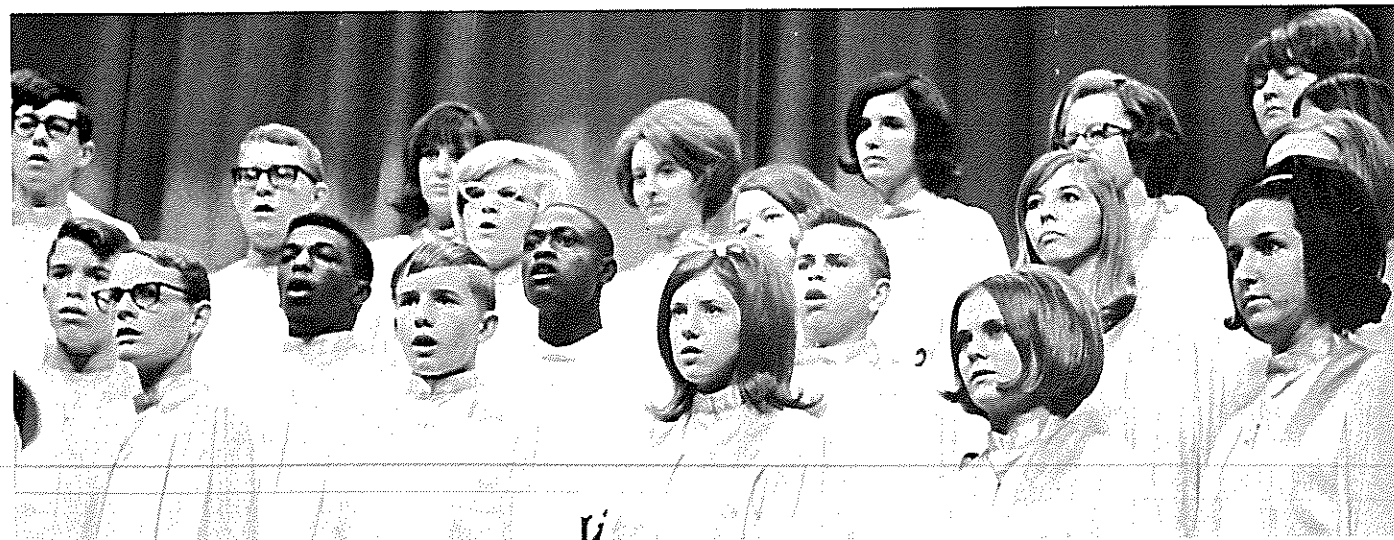

Yellow Jacket Choir

Top row: Linda Hughes, Sue Thigpen, Francene Nix, Donald Nolen, Gorden Oglesby, Barry Tabor, Lee Brown, Travis Roberson, Mike Batchelor, Eddie Helms, Marvin Floyd, Dan Lofton, Nancy Roberts, Sue Goodson, Marsha Wilcoxin, Judy Geske, Kathleen Green. Second Row: Liz Kinnaird, Janice Heckman, Ginger Schmidt, Allen Crabtree, Randy Ousted, Trey Williams, Craig Kirby, Carroll Samuels, Ricky Cambell, James Cleveland, Geneva Parish, Janice Rodgers, Karen Green. Third row: Lana Hill, Patricia Sanders, Connie Evans, Merle Leiker, Barry Randolph, Larry Cominsky, Gary Crispin, Ricky Jones, Tom Martin, Nancy Sallese, Debra Smith, Jackie Belcher, Fourth row: Karen Stockton, Christine Sallese, Ruth Carsiile, La-quinna Lipsey, Peggy Berry, Lloyd Moore, Weldon Leard, Aquilla Fleetwood, Warren Baird, Teresa Bradley, Melinda Miltstead, Debra Speegle, Cytrina Chamberlain.

Yellow Jacket Choir sings during assembly.

Ginger Schmidt, Debra Smith practice music.

Mr. Rodney Knight, Choir Director

Back row: Nancy Matheny, Joy Wheat, Marion Hempill, Lorina Martinez, Rhonda Bailey, Carolyn Terry, Sylvia Gruben, Peggy Fielding, Linda Wildman, Janice Butler, Pat Stroud, Tilly Bryson, Jan Cooney. Second row: Carmen Hawkins, Sharon Bolf, Patti Stuord, Robyn Hall, Janet Kahlig, Melody Chrisp, Patsy Lisenbee, Jonnie Stanly, Michelle Mabe, Shirley Gentry, Brenda Bearden, Suzette Reich. Bottom row: Inez Salcido, Anabella Navarro, Jarene Brown, Sandra Werley, Adela Roman, Pam Lennon, Georget Taylor, Paula Holbert, Linda Baileys, Carolyn Adams, and Jeanie Davenport.